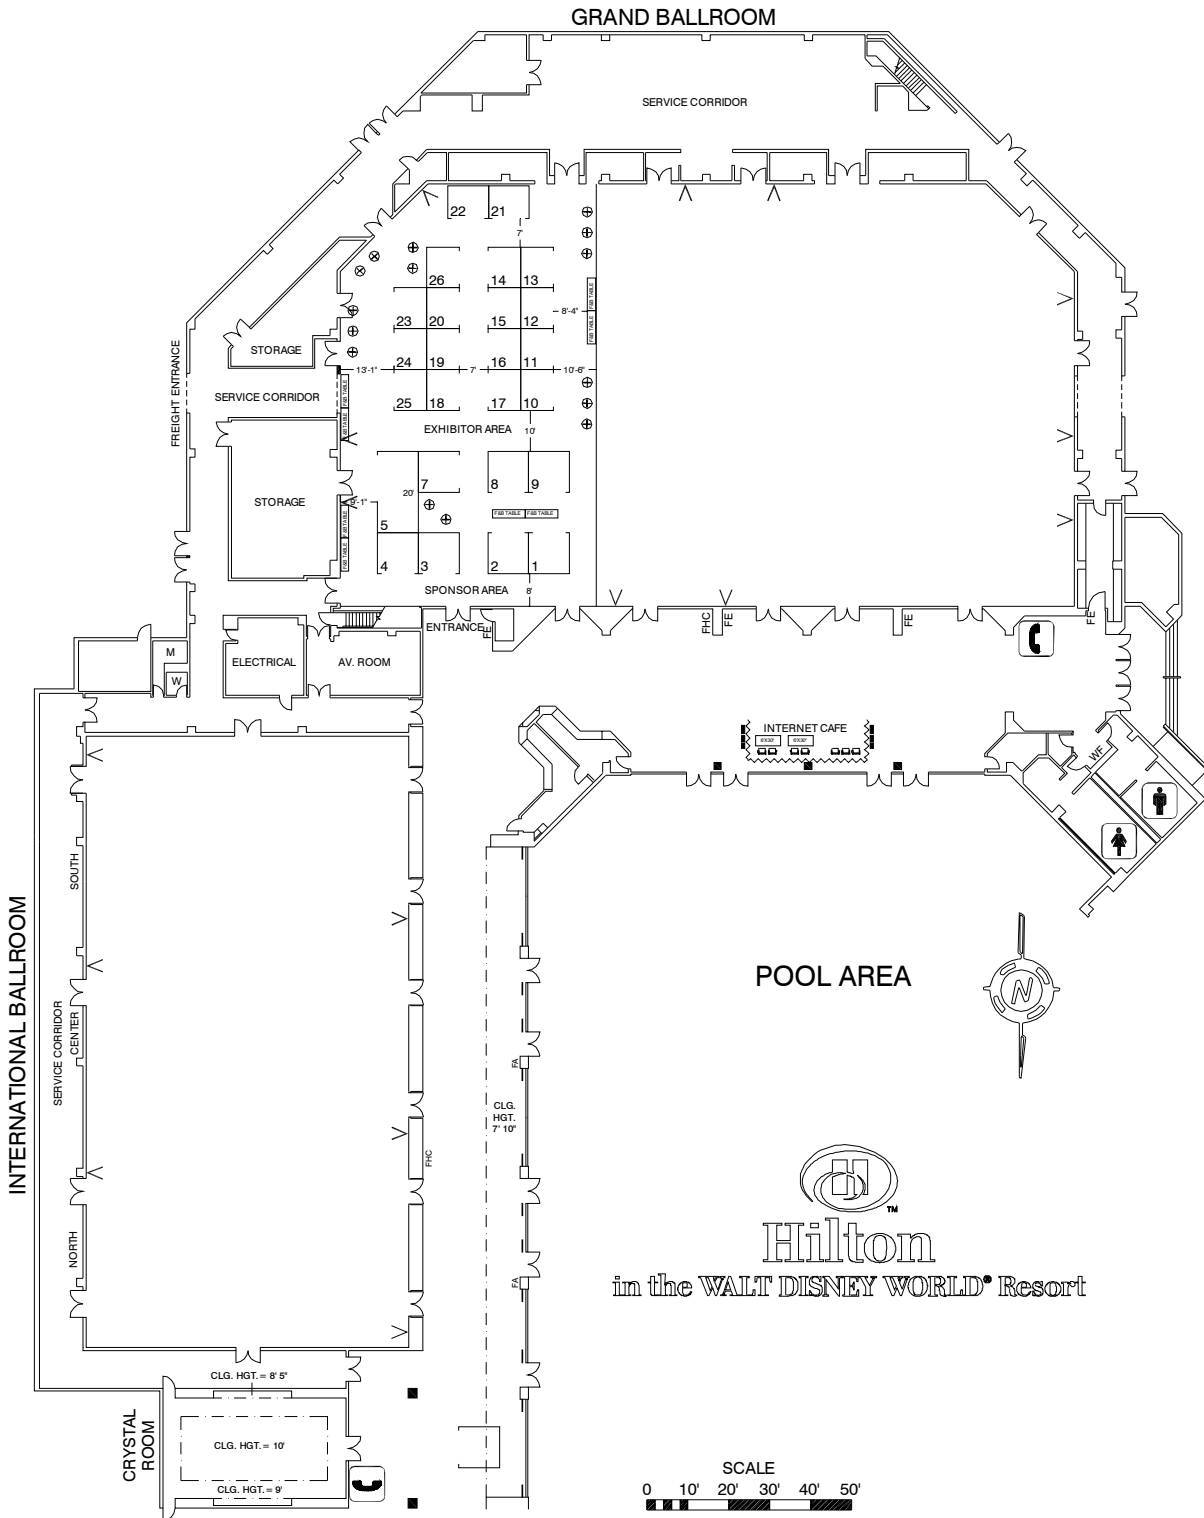

LEIU/IALEIA NATIONAL TRAINING MEETING

MAY 3 - 6, 2010

HILTON IN THE WALT DISNEY WORLD RESORT
LAKE BUENA VISTA, FLORIDA

REVISION DATE:
4/23/2010 GH

BOOTH COUNT

Inventory as of 04/23/2010

Dimension	Size	Qty	SqF
10'x10'	100	7	700
10'x20'	200	1	200
8'x10'	80	17	1,360
Totals:		25	2,260

NOT TO SCALE

DISCLAIMER

EVERY EFFORT HAS BEEN MADE TO ENSURE THE ACCURACY OF ALL INFORMATION CONTAINED ON THIS FLOORPLAN. HOWEVER NO WARRANTIES, EITHER EXPRESSED OR IMPLIED ARE MADE WITH RESPECT TO THIS FLOORPLAN. IF THE LOCATION OF BUILDING COLUMNS, UTILITIES OR OTHER ARCHITECTURAL COMPONENTS OF THE FACILITY IS A CONSIDERATION IN THE CONSTRUCTION OR USAGE OF AN EXHIBIT, IT IS THE SOLE RESPONSIBILITY OF THE EXHIBITOR TO PHYSICALLY INSPECT THE FACILITY TO VERIFY ALL DIMENSIONS AND LOCATIONS.